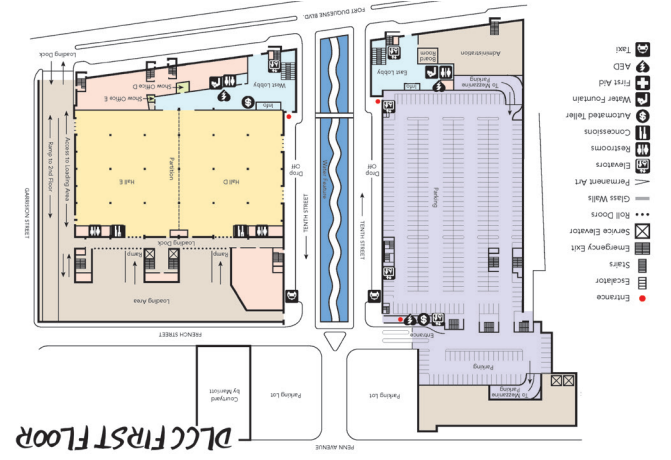

Pocket Program

Thursday

BYOG: Open Gaming Thurs 6p-12a Westin 2 Cambria	Furry Writers Meet & Greet Thurs 7p-8:30p Westin 2 Washington	"Bad Decisions" Open Play Thurs 7p-9p Westin 2 Cambria	Your Imagined Furry Fantasy Thurs 8p-10p Westin 2 Cambria	Are You a Werewolf? Thurs 10p-2a Westin 2 Westmoreland	Project X Thurs 10p-1a Westin 2 Cambria	To Absent Friends Thurs 10p-12a Westin 2 Somerset	Con Leaders Against Humanity 10p-11:30p Westin 3 Allegheny	Anthrocon Dances Thurs 10p-3a SoP Ballroom	Albedo Fri 1a-2a Westin 2 Cambria
--	--	---	--	---	--	--	---	---	--