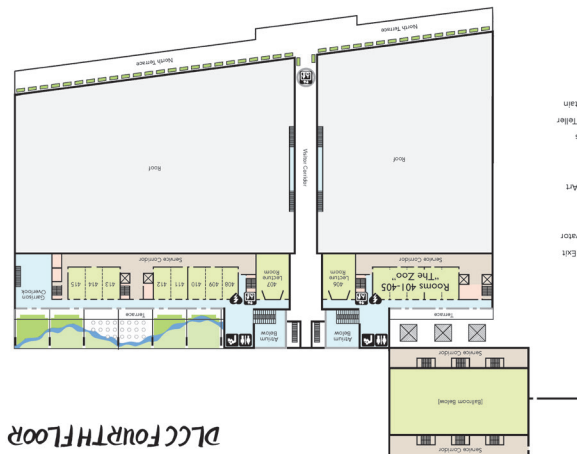

Pocket Program

Thursday

BYOG: Open Gaming Thurs 6p-12a Westin 2 Cambria	Furry Writers Meet & Greet Thurs 7p-8:30p Westin 2 Washington	"Bad Decisions" Open Play Thurs 7p-9p Westin 2 Cambria	Your Imagined Furry Fantasy Thurs 8p-10p Westin 2 Cambria	Are You a Werewolf? Thurs 10p-2a Westin 2 Westmoreland	Project X Thurs 10p-1a Westin 2 Cambria	To Absent Friends Thurs 10p-12a Westin 2 Somerset	Con Leaders Against Humanity 10p-11:30p Westin 3 Allegheny	Anthrocon Dances Thurs 10p-3a SoP Ballroom	Albedo Fri 1a-2a Westin 2 Cambria
--	--	---	--	---	--	--	---	---	--