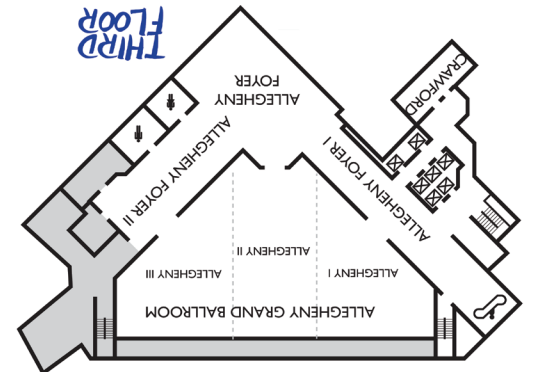

Pocket Program

Thursday

BYOG: Open Gaming Thurs 6p-12a Westin 2 Cambria	Furry Writers Meet & Greet Thurs 7p-8:30p Westin 2 Washington	"Bad Decisions" Open Play Thurs 7p-9p Westin 2 Cambria	Your Imagined Furry Fantasy Thurs 8p-10p Westin 2 Cambria	Are You a Werewolf? Thurs 10p-2a Westin 2 Westmoreland	Project X Thurs 10p-1a Westin 2 Cambria	To Absent Friends Thurs 10p-12a Westin 2 Somerset	Con Leaders Against Humanity 10p-11:30p Westin 3 Allegheny	Anthrocon Dances Thurs 10p-3a SoP Ballroom	Albedo Fri 1a-2a Westin 2 Cambria
--	--	---	--	---	--	--	---	---	--