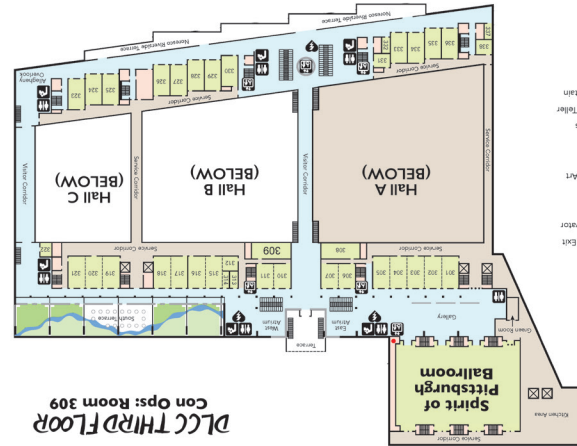

Pocket Program

Thursday

BYOG: Open Gaming Thurs 6p-12a Westin 2 Cambria	Furry Writers Meet & Greet Thurs 7p-8:30p Westin 2 Washington	"Bad Decisions" Open Play Thurs 7p-9p Westin 2 Cambria	Your Imagined Furry Fantasy Thurs 8p-10p Westin 2 Cambria	Are You a Werewolf? Thurs 10p-2a Westin 2 Westmoreland	Project X Thurs 10p-1a Westin 2 Cambria	To Absent Friends Thurs 10p-12a Westin 2 Somerset	Con Leaders Against Humanity 10p-11:30p Westin 3 Allegheny	Anthrocon Dances Thurs 10p-3a SoP Ballroom	Albedo Fri 1a-2a Westin 2 Cambria

Friday

Looney Labs Game Demos Fri 10a-12p DLCC 413-415	Opening Ceremonies Fri 10a-11a SoP Ballroom	Definitely Not a Fox Party Fri 10:30a-12p DLCC 315	Writing Foundations: Beginner Fri 10:30a-11:30a DLCC 311	18 and Under Furmeet! Fri 11a-12p Westin 2 Somerset	Rabbit Island - Free Play Fri 11a-1p DLCC 413-415	MLP: CCG Friendly Play Fri 11a-1p DLCC 413-415	Writers' Slam Fri 11:30a-1:30p DLCC 310-311	So Your Kid Dragged You to Anthrocon Fri 12p-1p Westin 2 Somerset	Your First Furry Con Fri 12p-1p DLCC 406	Open Videogaming Fri 12p-1a DLCC 408-410	"Bad Decisions" Open Play Fri 12p-2p DLCC 413-415	Open Gaming & Game Library Fri 12p-1a DLCC 413-415	Artonomy Fri 1p-2p Westin 2 Cambria

Motor Furs and Gear Heads Fri 1p-2:30p DLCC 333	Furries & the Spectrum: Session 1 Fri 1p-2:30p DLCC 336	Dropmix, a Music Mixing Board Game Fri 1p-2:30p DLCC 413-415	Fursuit Handling 101 Fri 1p-2p DLCC 316	Where Mad Max Meets Anthros! Fri 1p-2p DLCC 411	Fursuiting 101: Fursuit Performance Fri 1:30p-2:30p Westin 2 Pennsylvania	Mass Effect: Unity Fri 1p-3p DLCC 413-415	Furry Music Festival Fri 1:30p-5:30p SoP Ballroom	Friendly Feline Furry Fiasco Fri 1:30p-2:30p DLCC 317-318	Writing Foundations: Intermediate Fri 1:30p-3p DLCC 310-311	How to Color Digital Lineart Fri 2p-3p Westin 2 Armstrong	So You Decided to Do Floor Wars... Fri 2p-3p Westin 2 Westmoreland	Gender Expression Fri 2p-3p DLCC 315	Atheist and Freethinkers Meetup Fri 2p-3p DLCC 334	Rabbit Island - Free Play Fri 2p-4p DLCC 413-415	Imaginary Friend Fursonae Fri 2p-3p Westin 2 Butler	Audio, Video, Magnifico! Fri 2p-3p DLCC 406	Anthrocon Charity Poker Tournament - Sign Ups Fri 2p-3p DLCC 401-402	Rodents! Fri 2:30-4p DLCC 317-318	Sewing 101 Fri 3p-4:30p Westin 2 Cambria	Furries in Comics Fri 3p-4p DLCC 316	Macro/Micro Meetup Fri 3p-4:30p Westin 2 Pennsylvania	African Species Meet & Greet Fri 3p-4p DLCC 333	Fursciencel Recent Findings & Furscience Activities Fri 3p-5p DLCC 319-321