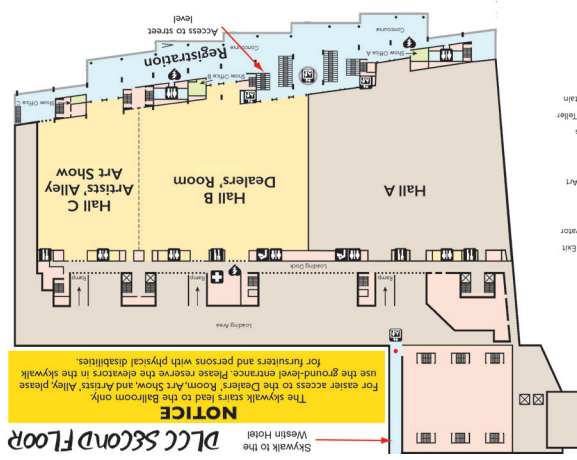

Pocket Program

Thursday

BYOG: Open Gaming Thurs 6p-12a Westin 2 Cambria	Furry Writers Meet & Greet Thurs 7p-8:30p Westin 2 Washington	"Bad Decisions" Open Play Thurs 7p-9p Westin 2 Cambria	Your Imagined Furry Fantasy Thurs 8p-10p Westin 2 Cambria	Are You a Werewolf? Thurs 10p-2a Westin 2 Westmoreland	Project X Thurs 10p-1a Westin 2 Cambria	To Absent Friends Thurs 10p-12a Westin 2 Somerset	Con Leaders Against Humanity 10p-11:30p Westin 3 Allegheny	Anthrocon Dances Thurs 10p-3a SoP Ballroom	Albedo Fri 1a-2a Westin 2 Cambria
--	--	---	--	---	--	--	---	---	--