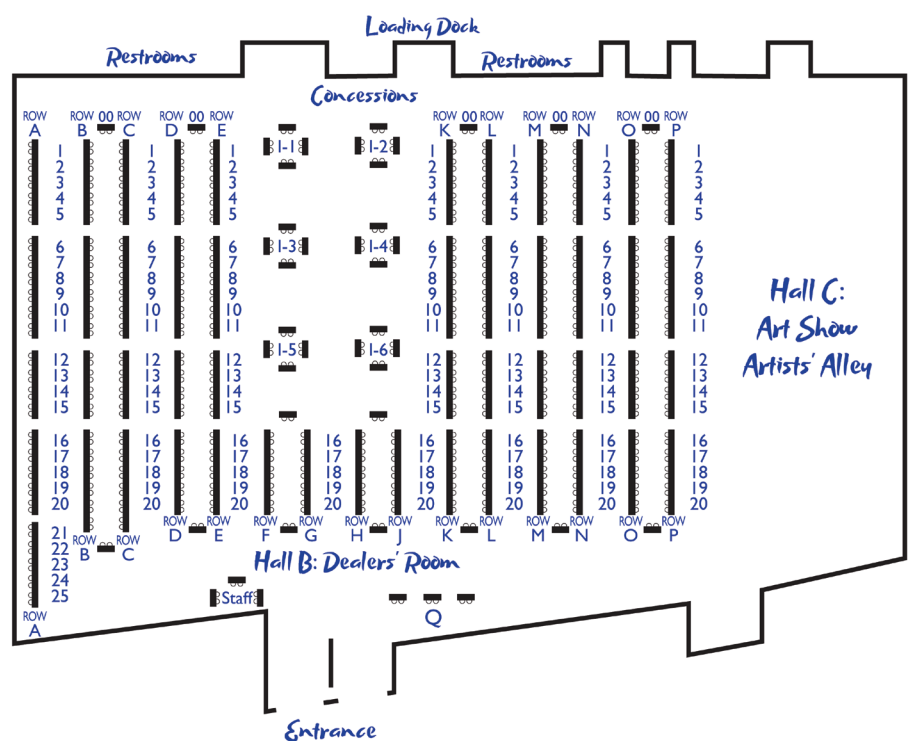

Furscience Wrap-Up Session/ Debriefing Sun 3:30p-5p DLCC 406
Annual Charity Comedy Show! Sun 4p-5:30p SoP Ballroom
Albedo Sun 6p-9p Westin 2 Cambria
BYOG: Open Gaming Sun 6p-12a Westin 2 Cambria
Closing Ceremonies Sun 6p-7p SoP Ballroom
Anthrocon Dead Dog Dance 19 Sun 8p-12a Westin 2 Westmoreland

Scan below to open Sched:

Dealers' Room (Hall B)

Friday, July 5
Sponsor Admission @ 11:45a
12p-6p

Saturday, July 6

Sponsor Admission @ 9:45a
10a-6p

Sunday, July 7

Sponsor Admission @ 9:45a
10a-4p

Artists' Alley/Con Store (Hall C)

Friday, July 5
12p-5p

Saturday, July 6

10a-5p

Sunday, July 7

10a-3p

Schedule dated 5/29/2019. Please visit <http://anthrocon2019.sched.com> for the latest schedule.

Art Show (Hall C)

Friday, July 5
10a - Artist Check-in Begins
2p-6p - Art Show Open
9p-11p - Artists & Dealers Reception
(by invitation only)

Saturday, July 6

10a-6p - Art Show Open
6p - Mature Gallery Closes
11p - Mature Gallery Voice Auction
(DLCC 317-318)

Sunday, July 7

10a-12p - General Gallery Open
12p - General Gallery Closes
2p - General Gallery Voice Auction
(DLCC 317-318)
2p-5p - Sales; Artist Check-out

Cover art by Cuprohastes & Sketchy Mouse. Layout by Ysera She'nai.