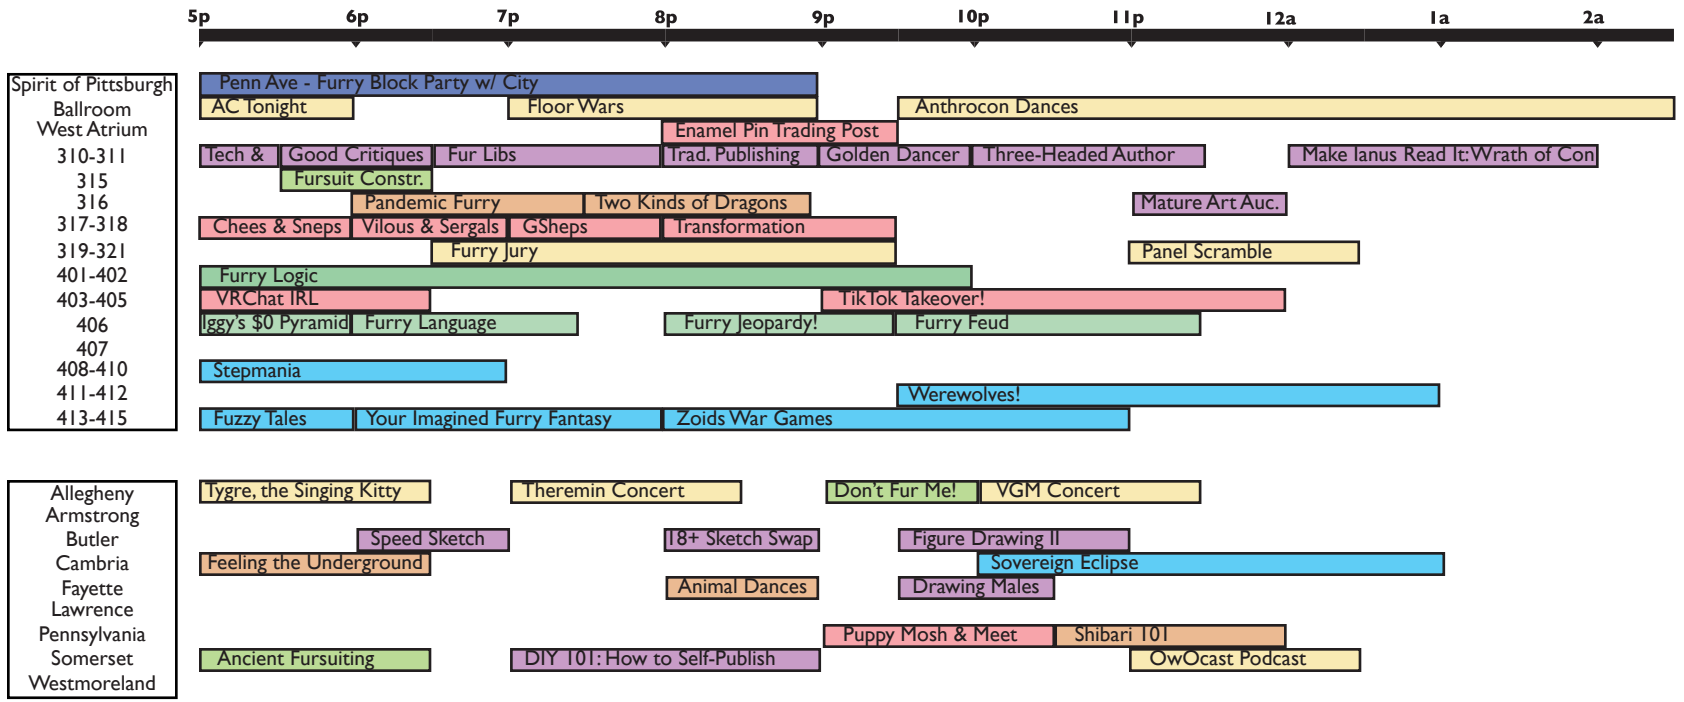

FRIDAY

SATURDAY

SUNDAY