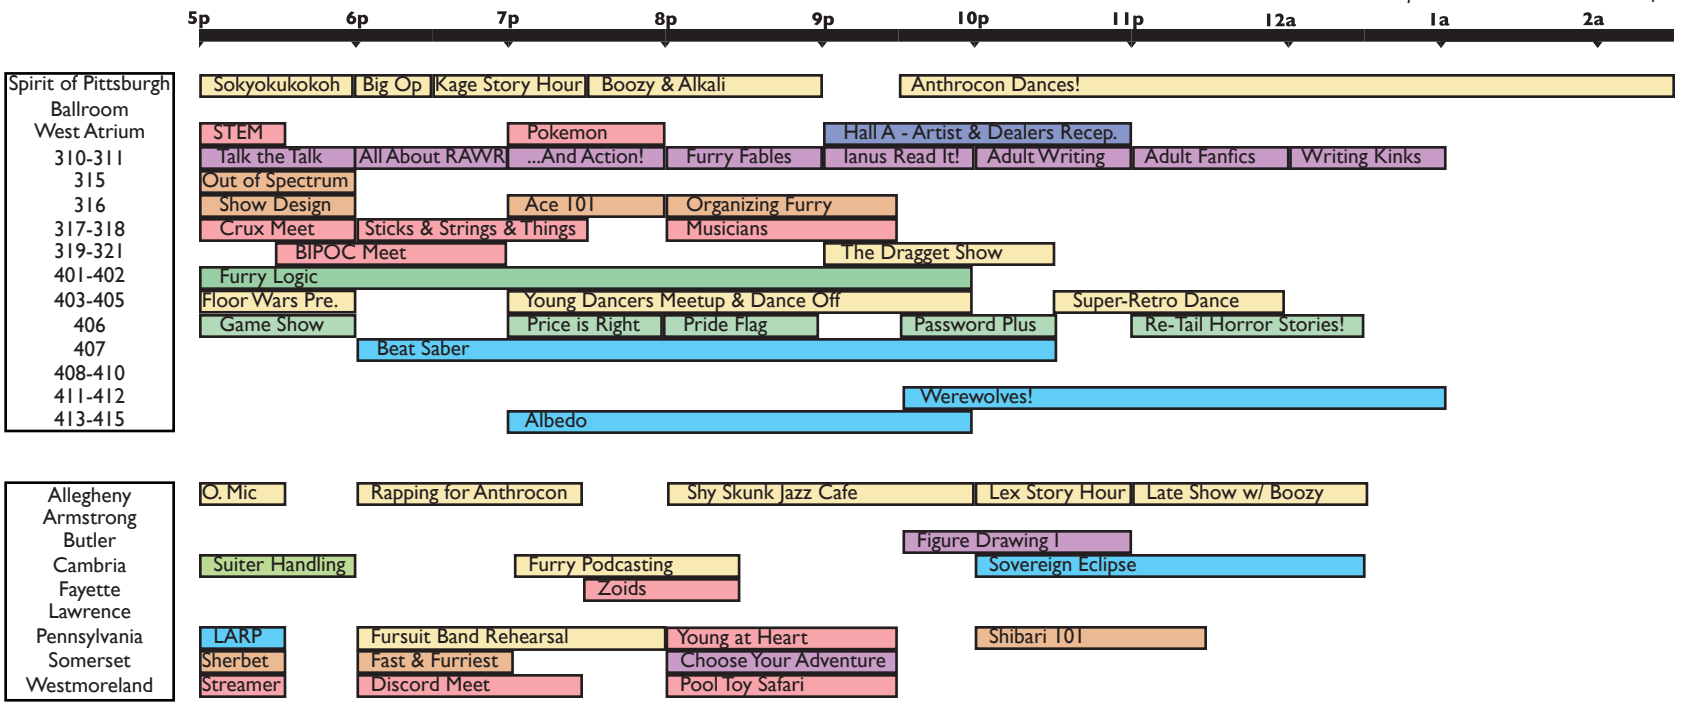

FRIDAY

SATURDAY