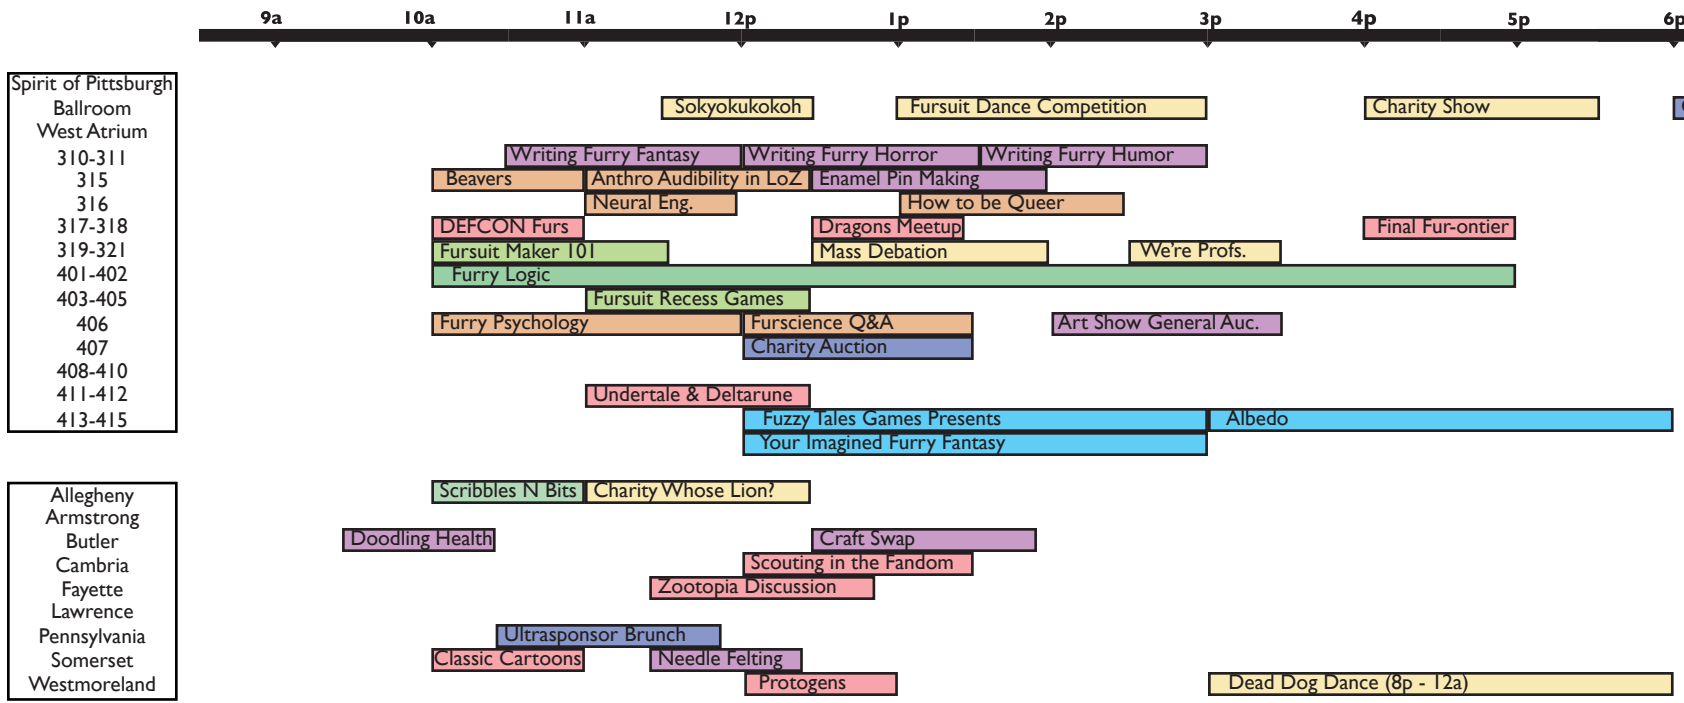

FRIDAY

SATURDAY

SUNDAY