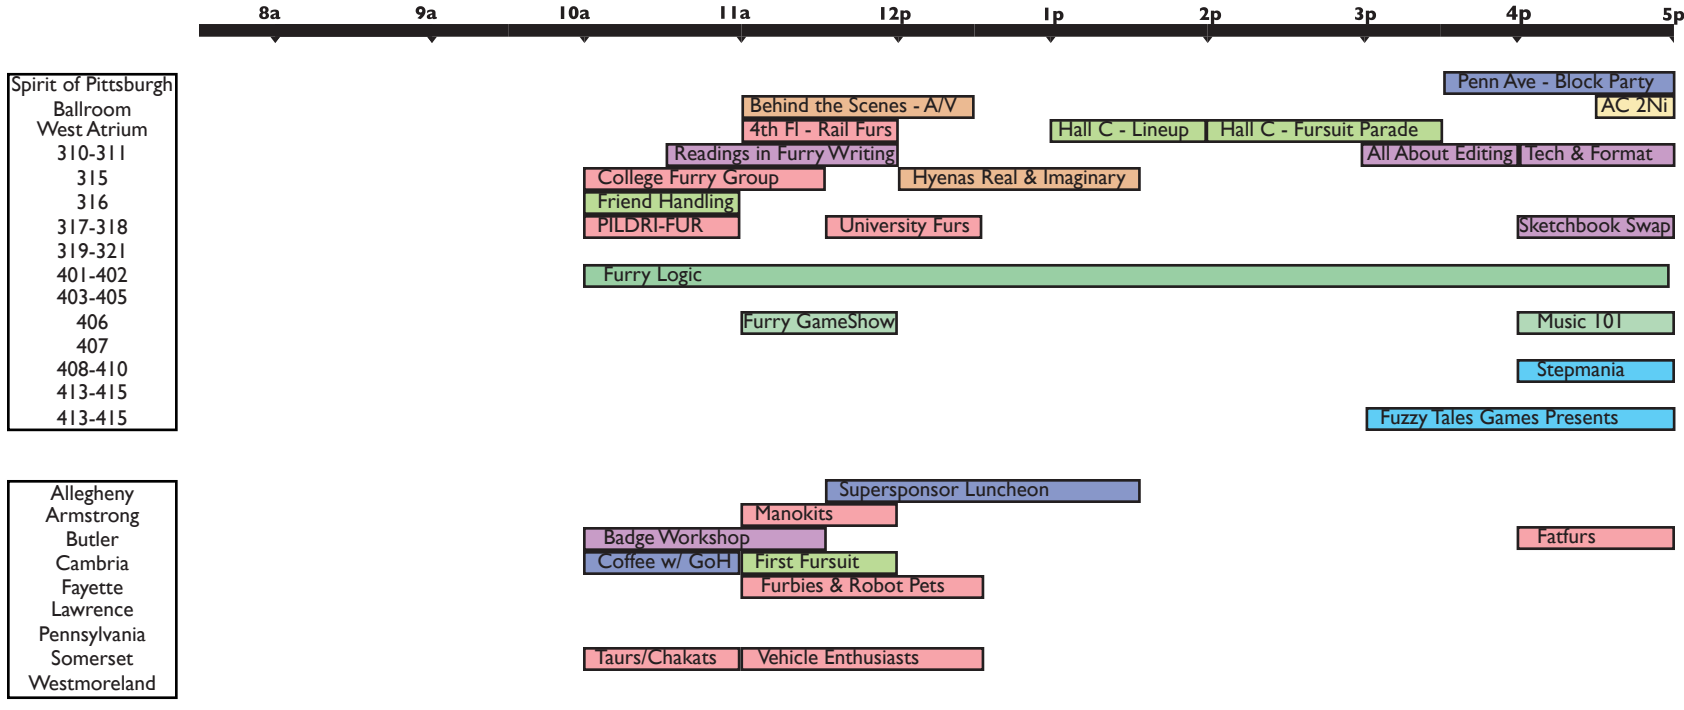

FRIDAY

SATURDAY