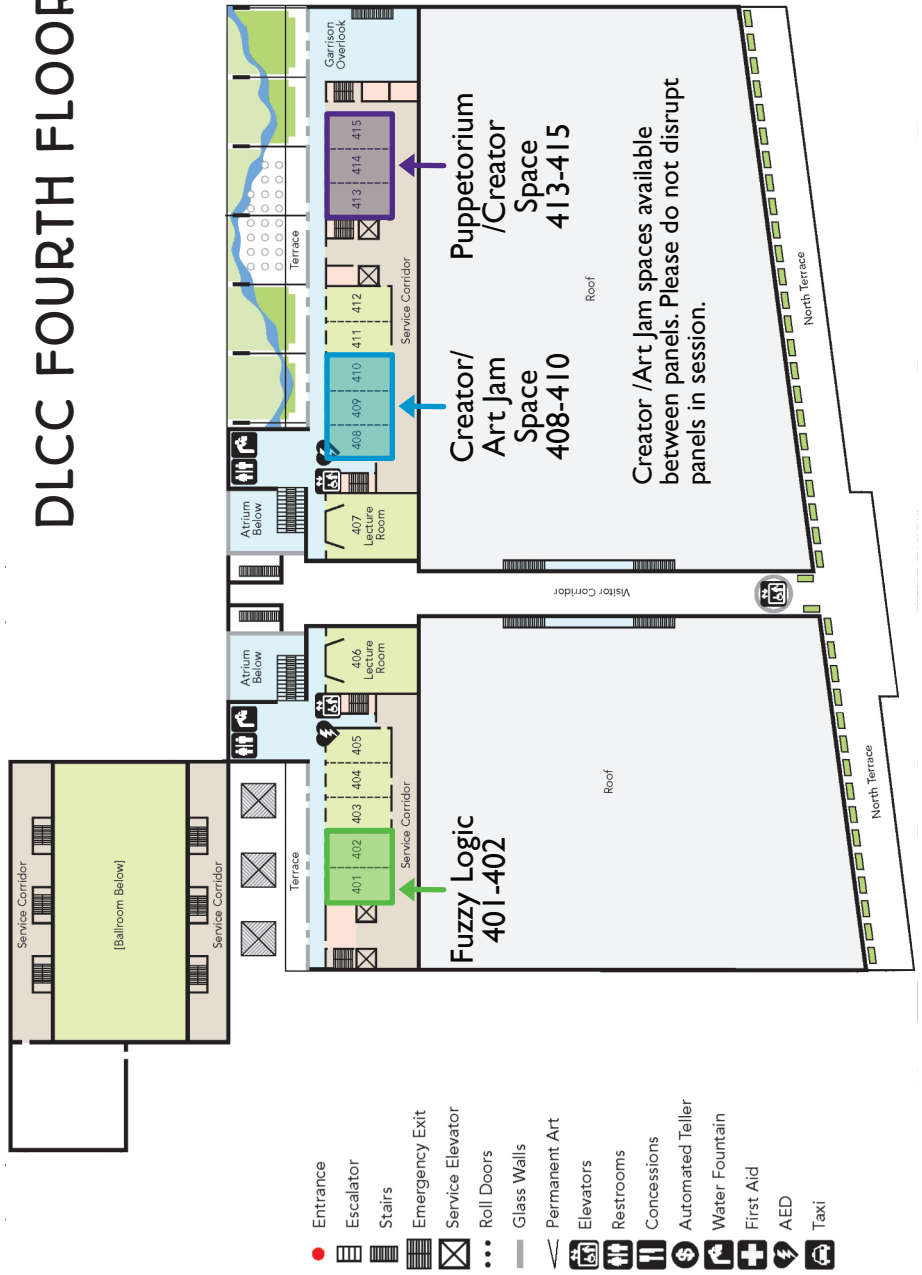

Please Note
 The skybridge stairs lead to the Ballroom only. For easier access to the Dealers' Room, Art Show, or Artists' Alley, please use the ground-level entrance to the Convention Center. **Please reserve the elevators in the Skybridge for fursuiters and persons with physical disabilities.**

SHUTTLE

Check the QR code at left for an idea of when the next shuttle will take you to your hotel!

DLCC THIRD FLOOR

★ Elevator access to the Skybridge can be found at this location. Please give priority to people with disabilities and fursuiters. Stair access can be found in the Spirit of Pittsburgh Ballroom.

- Entrance
- Escalator
- Stairs
- Emergency Exit
- Service Elevator
- Roll Doors
- Glass Walls
- Permanent Art
- Elevators
- Restrooms
- Concessions
- Automated Teller
- Water Fountain
- First Aid
- AED
- Taxi

DLCC FOURTH FLOOR

- Entrance
- Escalator
- Stairs
- Emergency Exit
- Service Elevator
- Roll Doors
- Glass Walls
- Permanent Art
- Elevators
- Restrooms
- Concessions
- Automated Teller
- Water Fountain
- First Aid
- AED
- Taxi