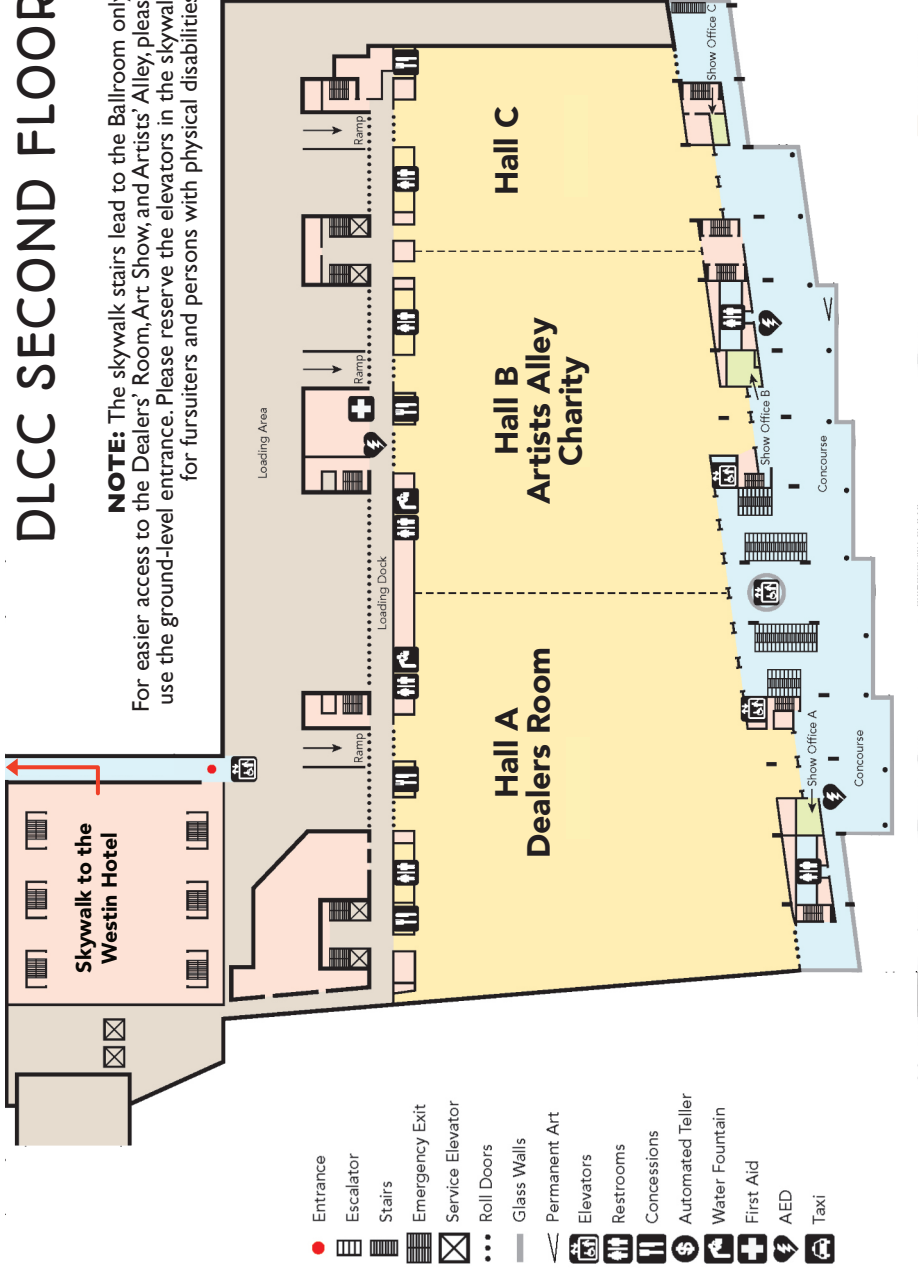

DLCC FOURTH FLOOR

- Entrance
- Escalator
- Stairs
- Emergency Exit
- Service Elevator
- Roll Doors
- Glass Walls
- Permanent Art
- Elevators
- Restrooms
- Concessions
- Automated Teller
- Water Fountain
- First Aid
- AED
- Taxi

DLCC FIRST FLOOR

- Entrance
- Escalator
- Stairs
- Emergency Exit
- Service Elevator
- Roll Doors
- Glass Walls
- Permanent Art
- Elevators
- Restrooms
- Concessions
- Automated Teller
- Water Fountain
- First Aid
- AED
- Taxi

DLCC SECOND FLOOR

NOTE: The skywalk stairs lead to the Ballroom only. For easier access to the Dealers' Room, Art Show, and Artists' Alley, please use the ground-level entrance. Please reserve the elevators in the skywalk for fursuiters and persons with physical disabilities.