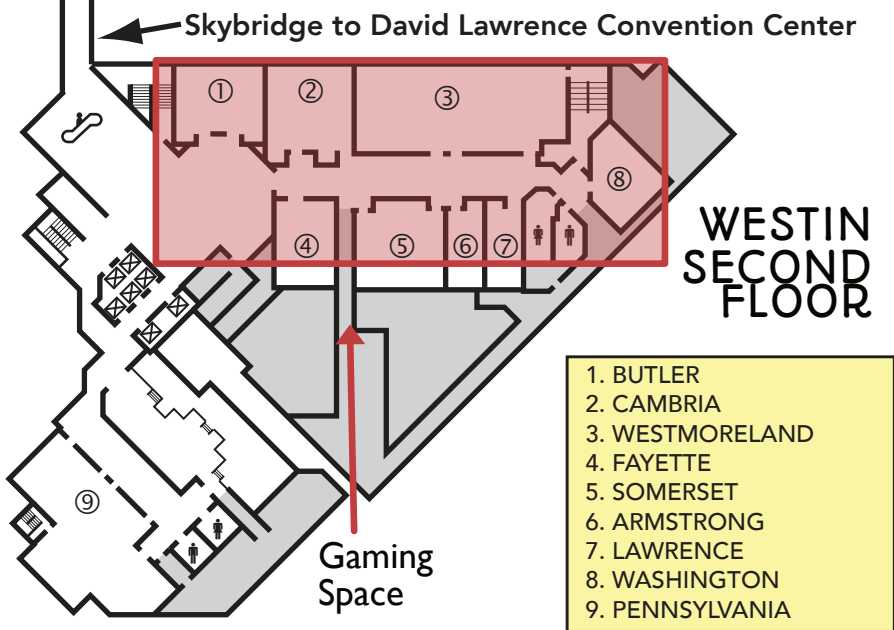

SUNDAY
Dealers Room @ 10a
Art Show @ 10a
Fursuit Games @ 11a
Dance Competition Finals @ 11.30a
Charity Auction @ 12p
Boozy's Legal Funhouse @ 12p
Furry Business Basics @ 1p
Art Show General Auction @ 2p
Charity Comedy Show @ 3p
Closing Ceremonies @ 5p
Jazz Cafe @ 6p
Dead Dog Dance @ 8p

THURSDAY
Opening Ceremonies @ 5p
Healthy Fursuiting @ 6p
ASL Furry Social @ 6.30p
Furry Press Your Luck @ 8p
Anthrocon Dances @ 9p
Zoology 101 @ 10p

EVENTS OF INTEREST
Please visit anthrocon.sched.com for more information about these and other panels/events. Sched is our most up-to-date resource for the event schedule.

SATURDAY
Dealers Room @ 10a
Art Show @ 10a
Classic Cartoons @ 11a
Fursuit Parade @ 2p
Yoga for All Bodies @ 2.30p
Anthrocon Block Party @ 3p
Fox Amore @ 3p
Floor Wars @ 5.30p
Furry Psychology @ 5.30p
Anthrocon Tonight @ 6.30p
Gardening 101 @ 8p
Anthrocon Dances @ 9p
SCP & PPAC Presents @ 9.30p
Art Show Mature Auction @ 11p

Please Note
The skybridge stairs lead to the Ballroom only. For easier access to the Dealers' Room, Art Show, or Artists' Alley, please use the ground-level entrance to the Convention Center. **Please reserve the elevators in the Skybridge for fursuiters and persons with physical disabilities.**