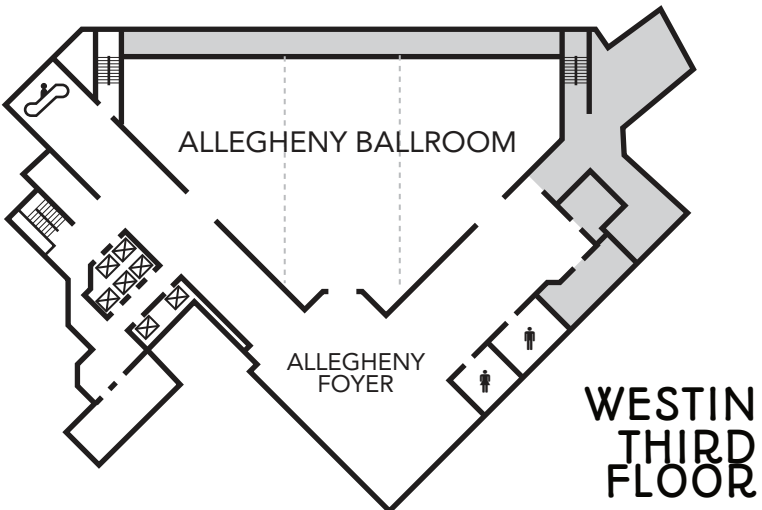

SUNDAY
Dealers Room @ 10a
Art Show @ 10a
Fursuit Games @ 11a
Dance Competition Finals @ 11.30a
Charity Auction @ 12p
Boozy's Legal Funhouse @ 12p
Furry Business Basics @ 1p
Art Show General Auction @ 2p
Charity Comedy Show @ 3p
Closing Ceremonies @ 5p
Jazz Cafe @ 6p
Dead Dog Dance @ 8p

THURSDAY
Opening Ceremonies @ 5p
Healthy Fursuiting @ 6p
ASL Furry Social @ 6.30p
Furry Press Your Luck @ 8p
Anthrocon Dances @ 9p
Zoology 101 @ 10p

EVENTS OF INTEREST
Please visit anthrocon.sched.com for more information about these and other panels/events. Sched is our most up-to-date resource for the event schedule.

SATURDAY
Dealers Room @ 10a
Art Show @ 10a
Classic Cartoons @ 11a
Fursuit Parade @ 2p
Yoga for All Bodies @ 2.30p
Anthrocon Block Party @ 3p
Fox Amore @ 3p
Floor Wars @ 5.30p
Furry Psychology @ 5.30p
Anthrocon Tonight @ 6.30p
Gardening 101 @ 8p
Anthrocon Dances @ 9p
SCP & PPAC Presents @ 9.30p
Art Show Mature Auction @ 11p

Please Note
The skybridge stairs lead to the Ballroom only. For easier access to the Dealers' Room, Art Show, or Artists' Alley, please use the ground-level entrance to the Convention Center. **Please reserve the elevators in the Skybridge for fursuiters and persons with physical disabilities.**