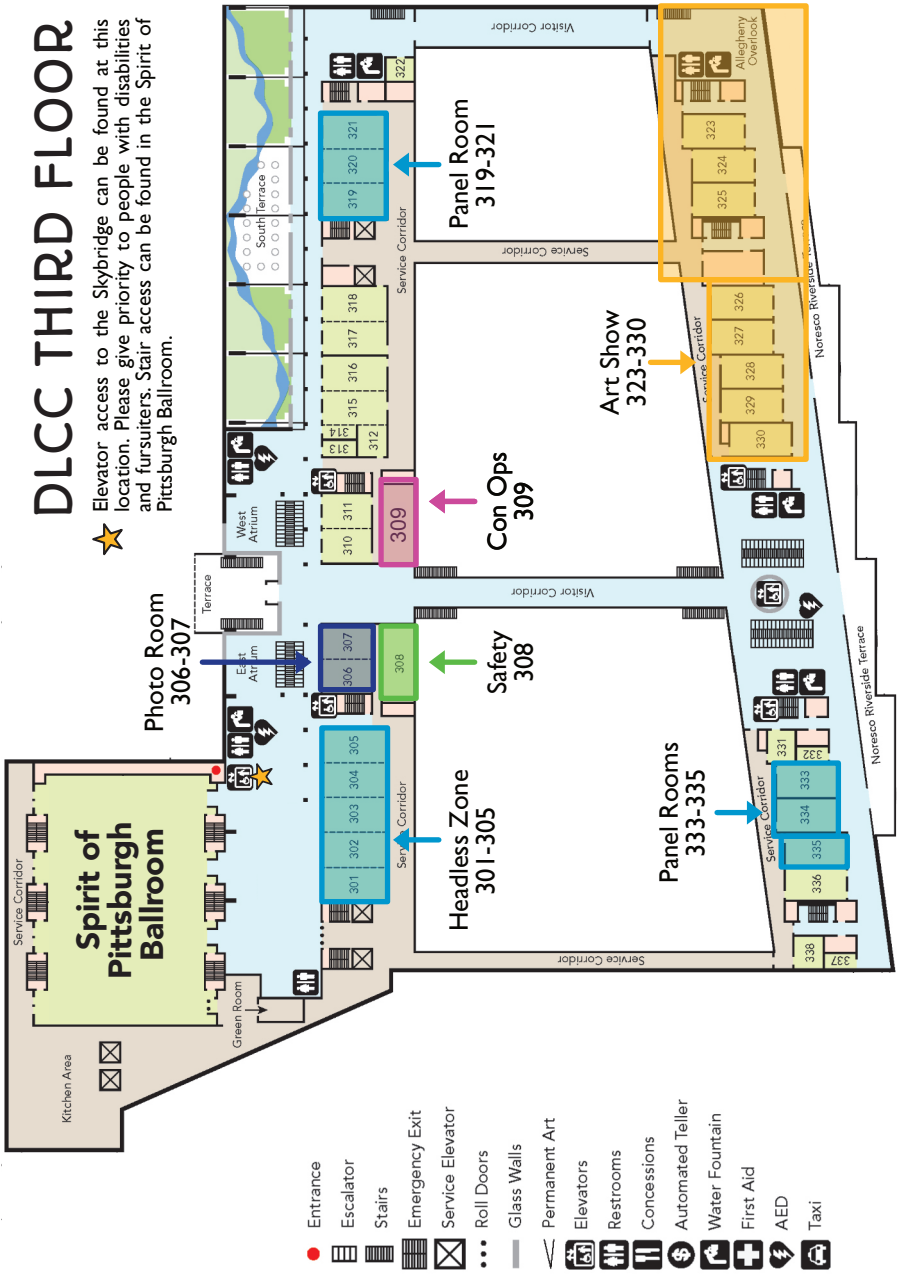

Please Note
 The skybridge stairs lead to the Ballroom only. For easier access to the Dealers' Room, Art Show, or Artists' Alley, please use the ground-level entrance to the Convention Center. **Please reserve the elevators in the Skybridge for fursuiters and persons with physical disabilities.**

SHUTTLE

Check the QR code at left for an idea of when the next shuttle will take you to your hotel!

DLCC THIRD FLOOR

★ Elevator access to the Skybridge can be found at this location. Please give priority to people with disabilities and fursuiters. Stair access can be found in the Spirit of Pittsburgh Ballroom.

- Entrance
- Escalator
- Stairs
- Emergency Exit
- Service Elevator
- Roll Doors
- Glass Walls
- Permanent Art
- Elevators
- Restrooms
- Concessions
- Automated Teller
- Water Fountain
- First Aid
- AED
- Taxi

DLCC FOURTH FLOOR

- Entrance
- Escalator
- Stairs
- Emergency Exit
- Service Elevator
- Roll Doors
- Glass Walls
- Permanent Art
- Elevators
- Restrooms
- Concessions
- Automated Teller
- Water Fountain
- First Aid
- AED
- Taxi