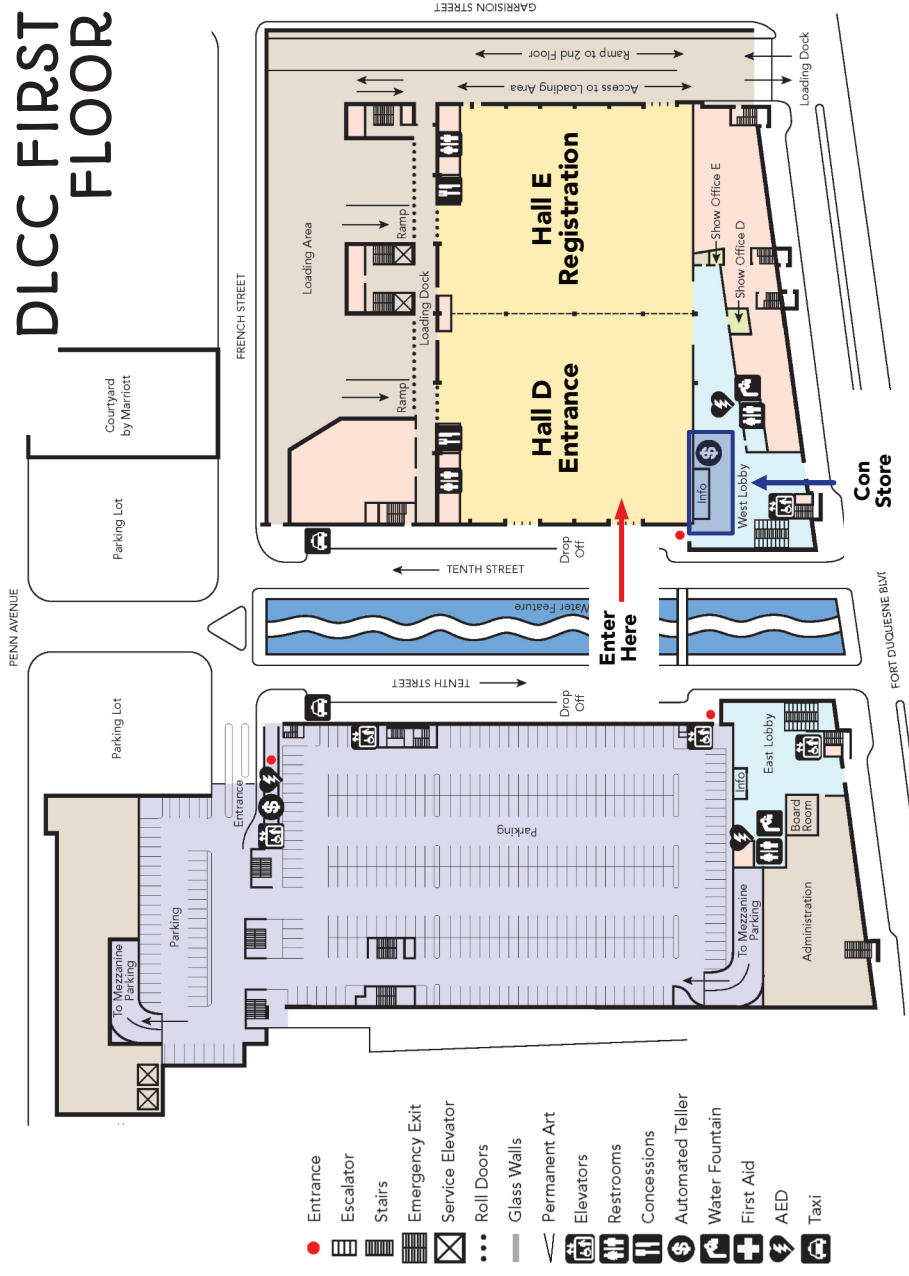

DLCC FIRST FLOOR

- Entrance
- Escalator
- Stairs
- Emergency Exit
- Service Elevator
- Roll Doors
- Glass Walls
- Permanent Art
- Elevators
- Restrooms
- Concessions
- Automated Teller
- Water Fountain
- First Aid
- AED
- Taxi

DLCC SECOND FLOOR

NOTE: The skywalk stairs lead to the Ballroom only. For easier access to the Dealers' Room, Art Show, and Artists' Alley, please use the ground-level entrance. Please reserve the elevators in the skywalk for fursuiters and persons with physical disabilities.